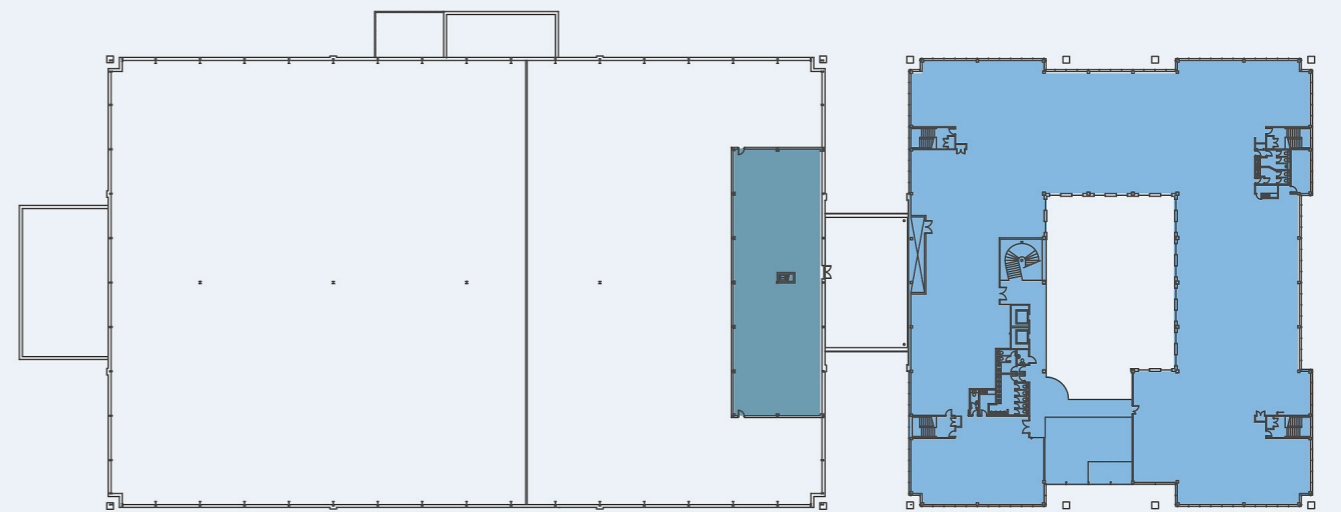

ARDEN POINT

Birmingham Business Park • Solihull • B37 7YU

Ground Floor

First Floor

■ Office ■ Production/Warehouse ■ Plant Room