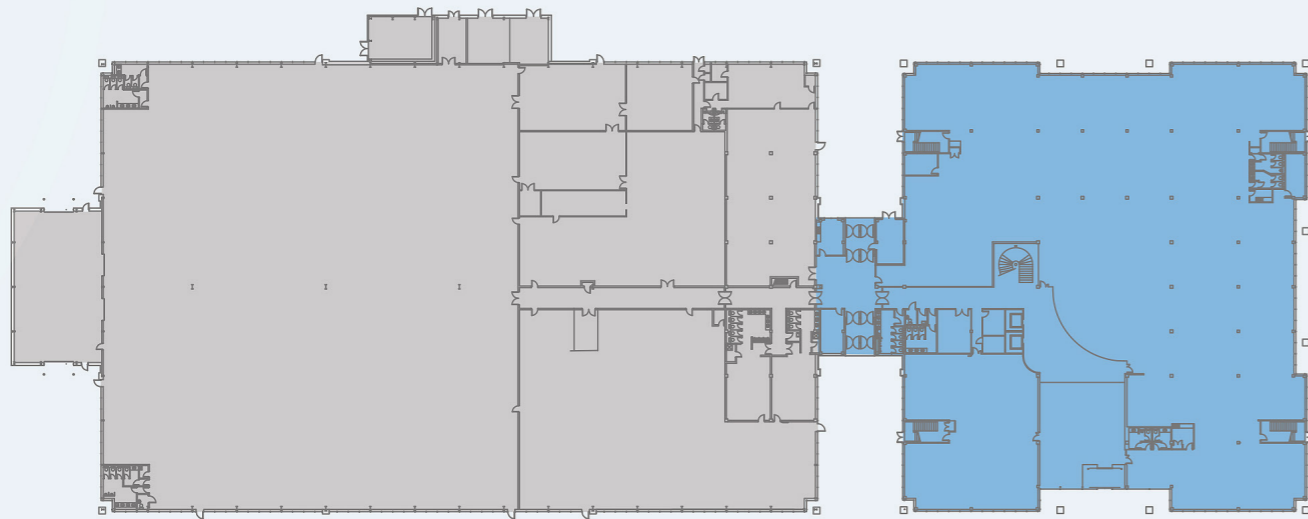

ARDEN POINT

Birmingham Business Park • Solihull • B37 7YU

Ground Floor

First Floor

■ Office ■ Production/Warehouse ■ Plant Room